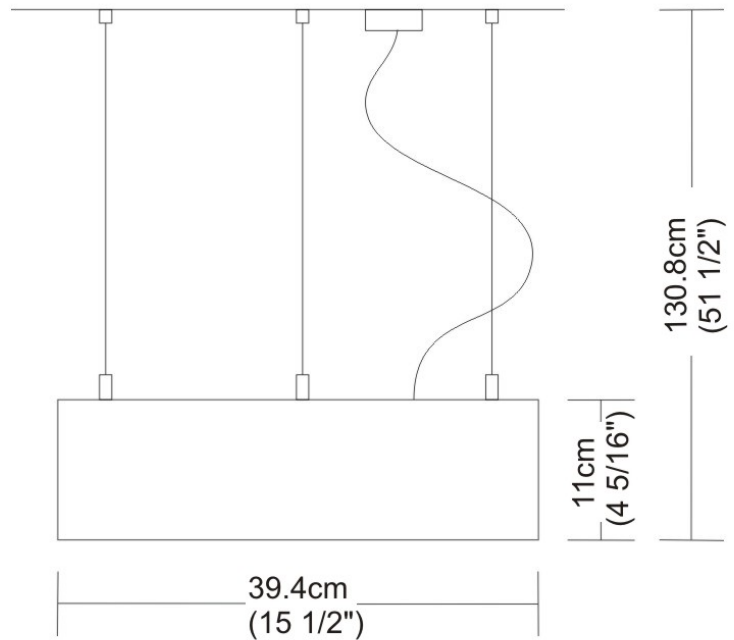

PROJECT	
TYPE	
NOTES	
QUANTITY	
DATE	

SPACE SUSPENSION

D11003

GENERAL

Series: Space
Division: Design
Mounting Type: Suspension
Mounting Location: Ceiling
Subcategory: Pendant

PHYSICAL

Shape: Square
Length (mm): 600
Length (in): 23 ½
Width (mm): 600
Width (in): 23 ½
Height (mm): 1600
Height (in): 63
Light Distribution: Direct
Weight (kg): 10.6
Weight (lbs): 23.5
Diffuser: Satin Glass
Fixture Finish: ALU
Fixture Material: Aluminum

ELECTRICAL

Number of Lamps: 1 + 1
Lamp Type: LED Retrofit / Halogen
Bulb Included: Bulb Not Included
Total Output Wattage (W): 26 / 185
Max. Wattage Per Lamp (W): 6 / 35 + 20 / 150
Lamp Base: G9
Input Voltage (V): 120

LED

OPTICAL

RATINGS AND CERTIFICATIONS

Certified By: CSA Certified to UL and CSA Standards
IP rating: IP20