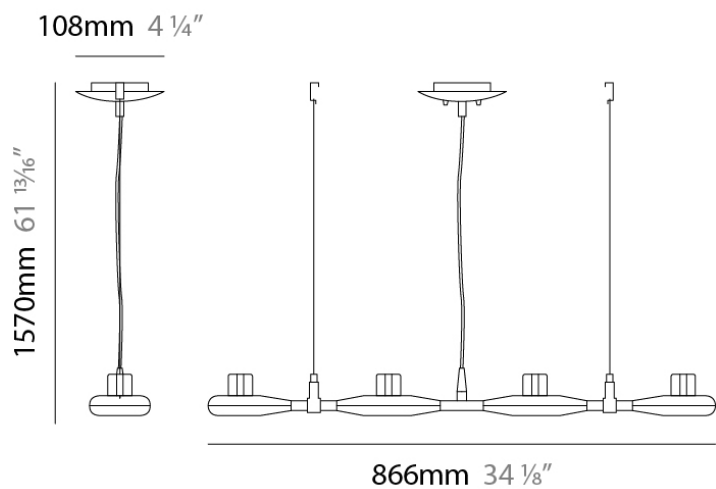

PROJECT	
TYPE	
NOTES	
QUANTITY	
DATE	

SPACE SUSPENSION

D91124

GENERAL

Series: Space
Brand: Milan
Division: Design
Mounting Type: Suspension
Mounting Location: Ceiling
Subcategory: Pendant

PHYSICAL

Shape: Abstract
Length (mm): 866
Length (in): 34 1/4
Width (mm): 108
Width (in): 4 1/4
Height (mm): 1570
Height (in): 62
Weight (kg): 2.3
Weight (lbs): 5
Fixture Finish: Metallic Gray
Fixture Material: Aluminum

ELECTRICAL

Number of Lamps: 4
Lamp Type: LED Retrofit
Lamp Shape: T4
Bulb Included: Bulb Not Included
Total Output Wattage (W): 12
Max. Wattage Per Lamp (W): 3
Lamp Base: G9
Input Voltage (V): 120

LED

OPTICAL

RATINGS AND CERTIFICATIONS

Certified By: CSA Certified to UL and CSA Standards
IP rating: IP20